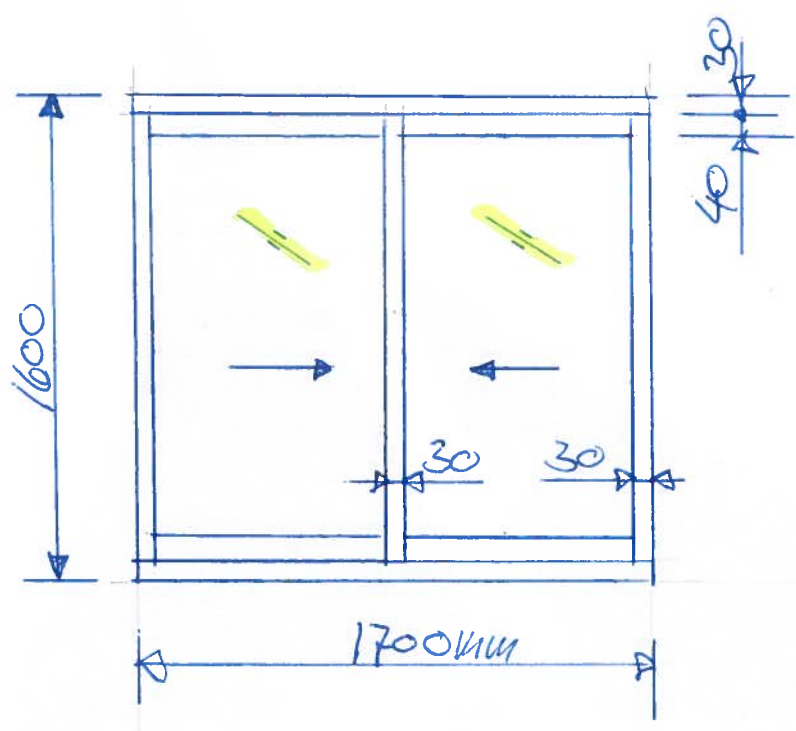

S-Bygg AS

SKYVELUKER BRATTIKOLLIN

Måsteg 1:25

SYSTEM: VENTANA 20

14.09.17
MJ